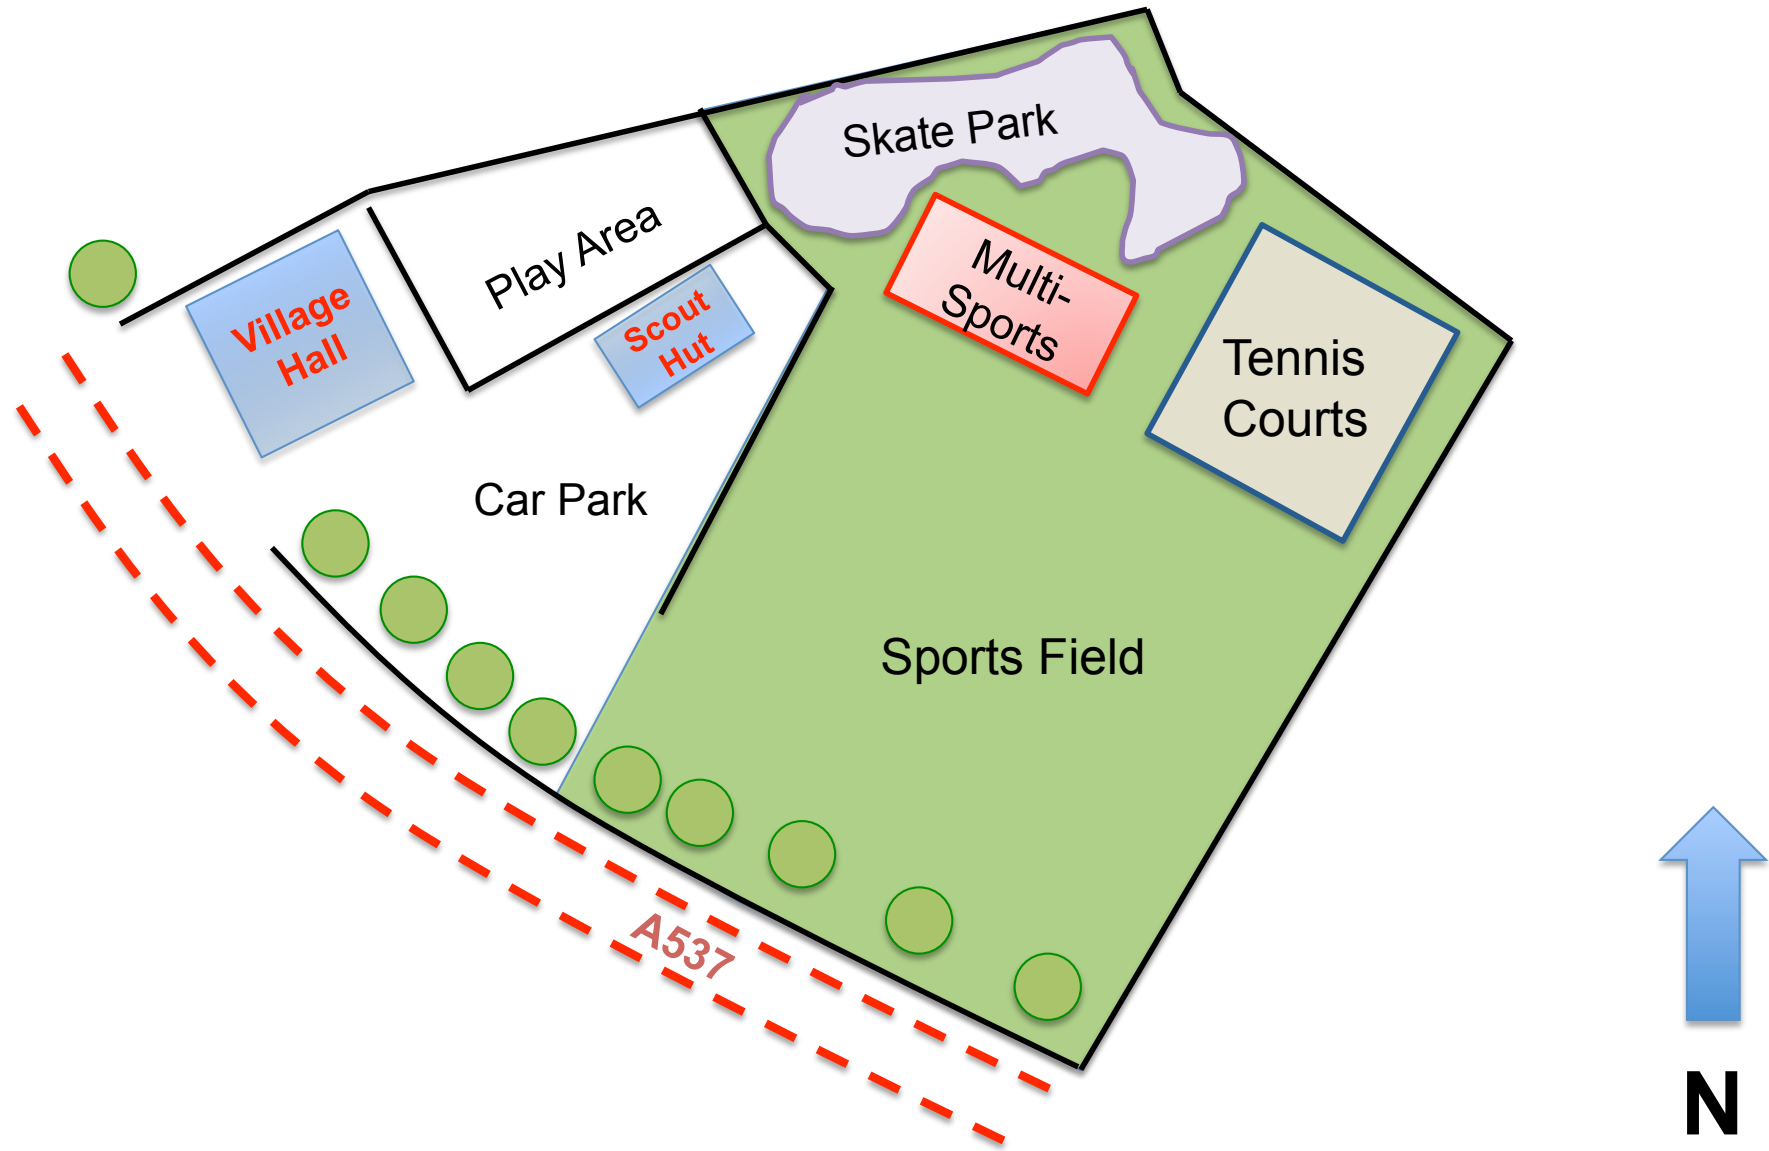

Chelford Activity Pathway – Proposed Layout

Adapted from an original plan by Mr B Tyre